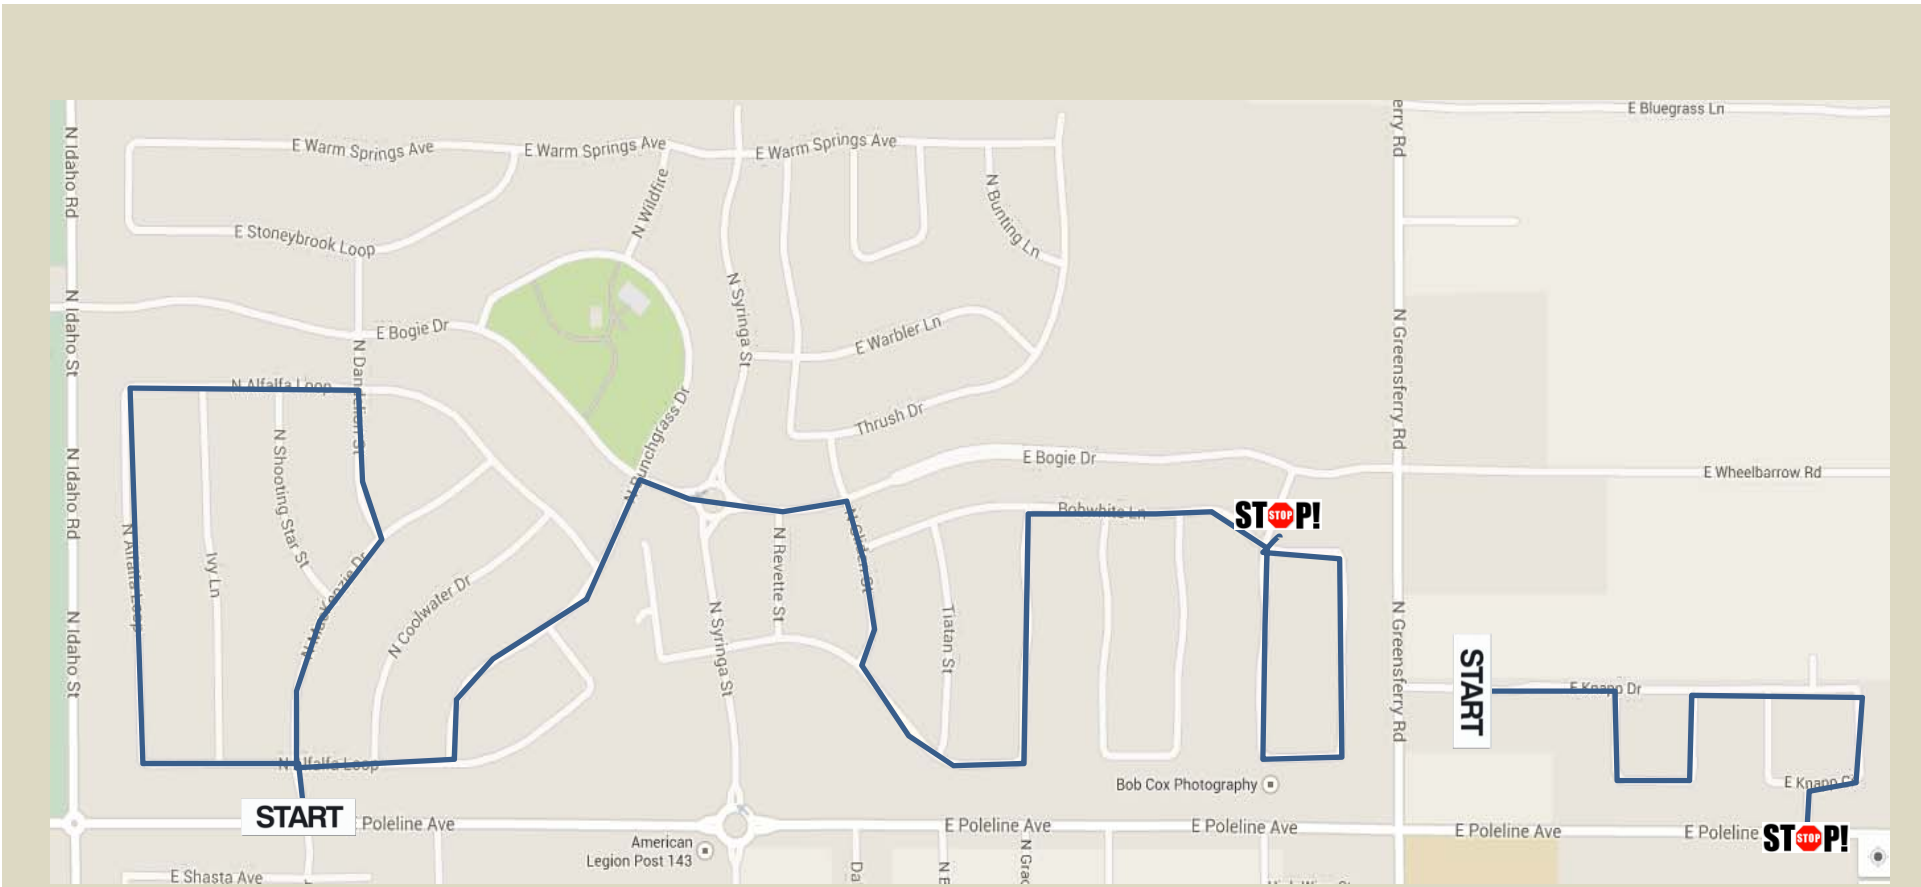

Candy Cane Run Post Falls Route

Collection locations

Santa's Route

#1 Woodbridge

#2 Siony apartments

#3 Montrose

#4 Field Stone & # 5 Knapp Dr