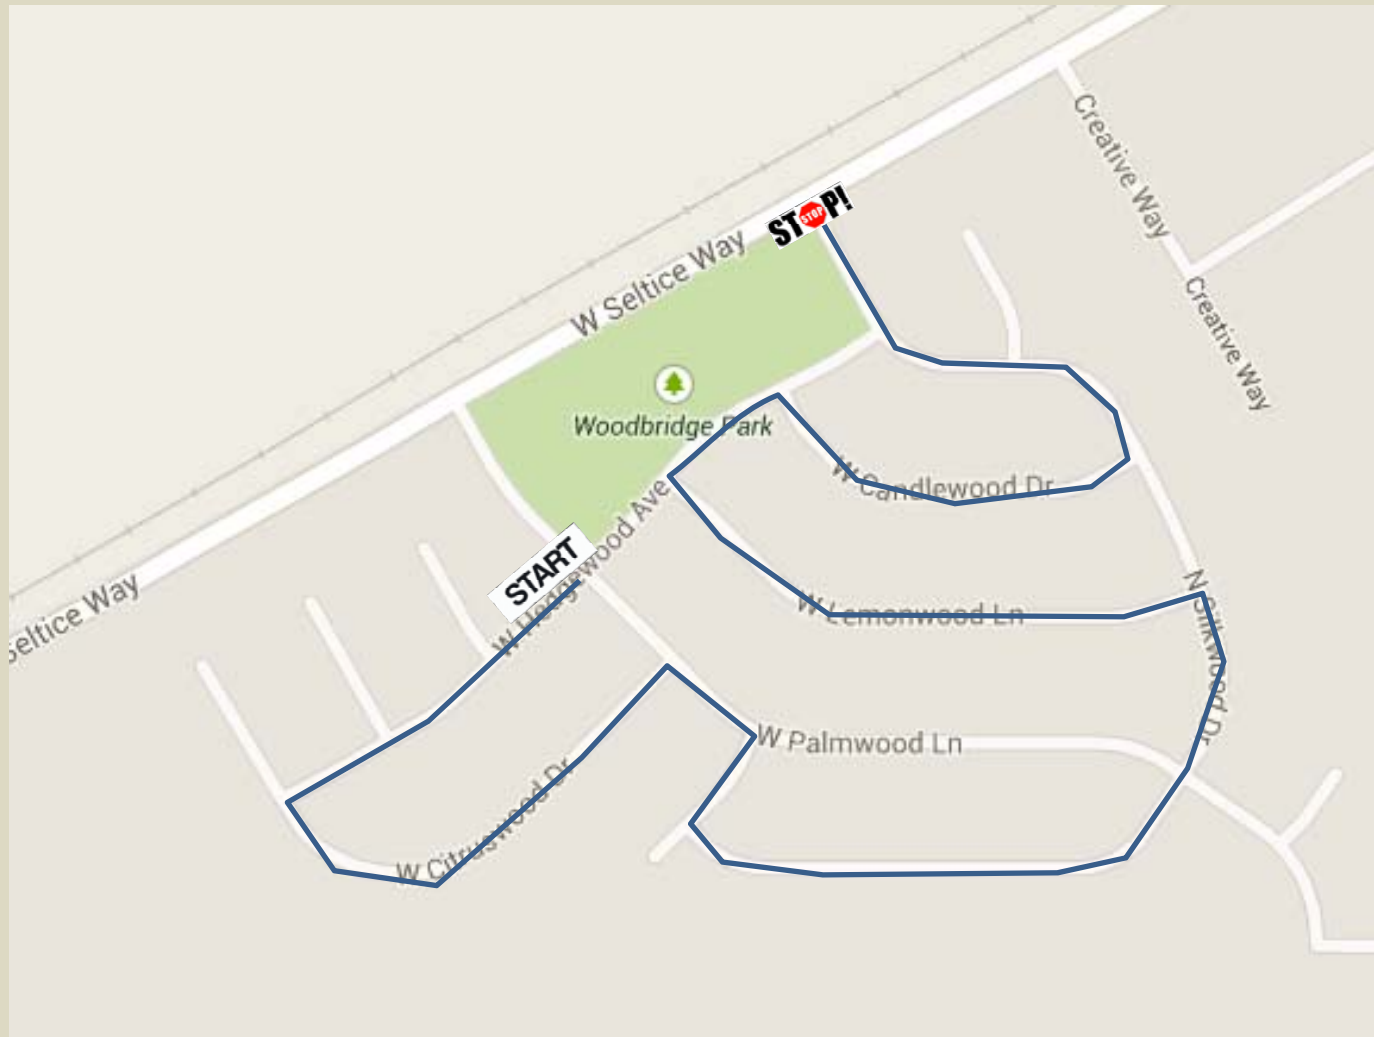

Candy Cane Run Post Falls Route

Collection locations

Santa's Route

#1 Woodbridge

#2 Siony apartments

#3 Montrose

#4 Field Stone & # 5 Knapp Dr