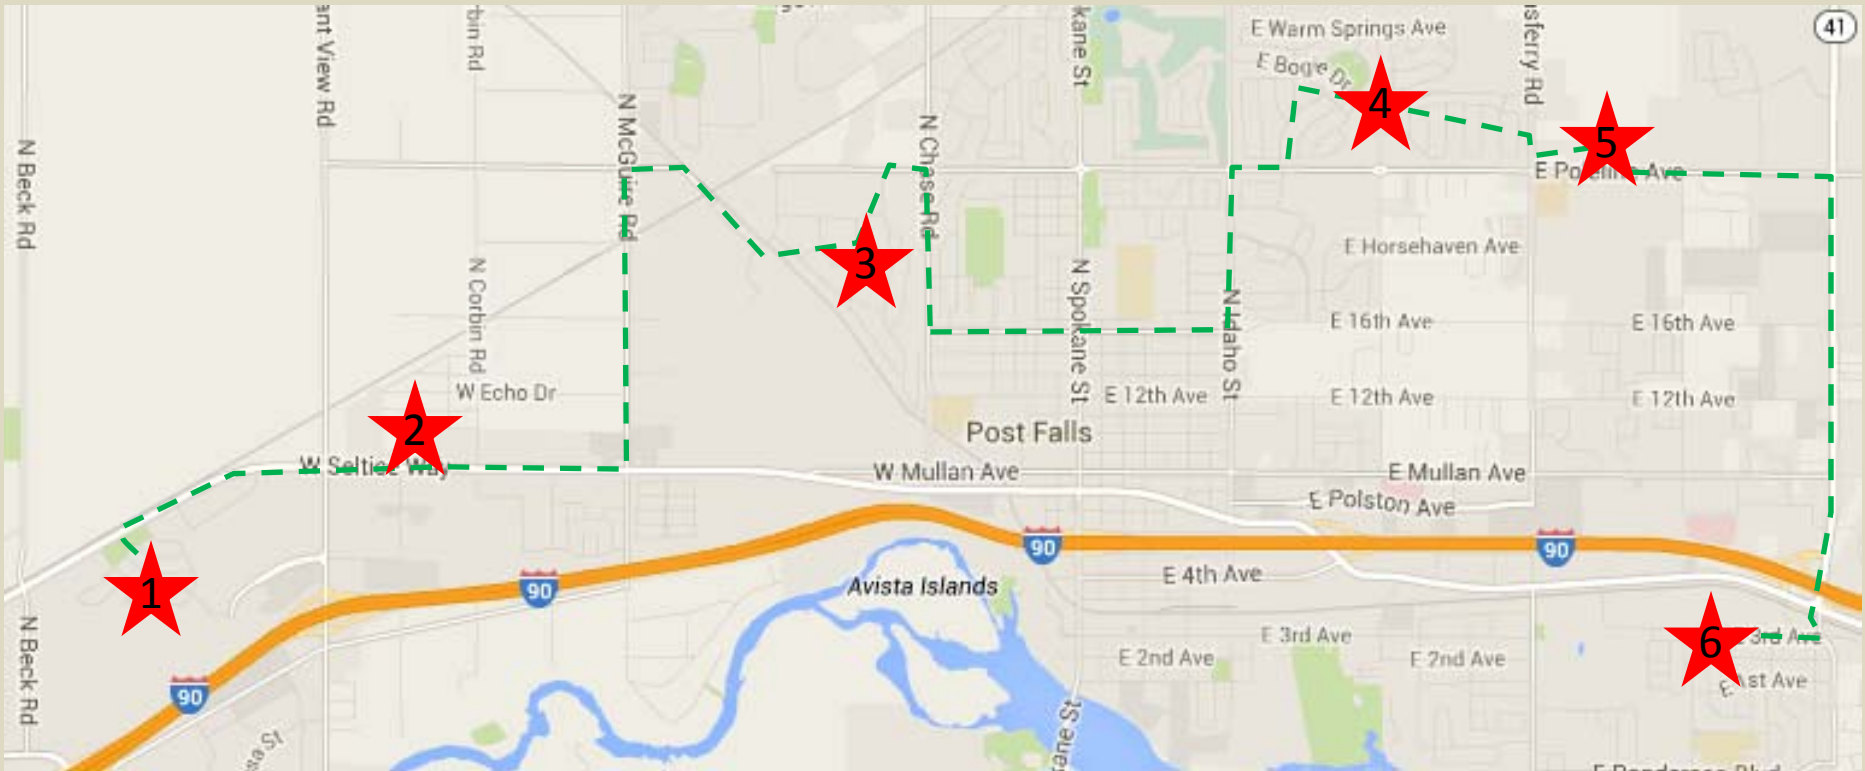

Candy Cane Run Post Falls Route

Collection locations

Santa's Route

#1 Woodbridge

#2 Siony apartments

#3 Montrose

#4 Field Stone & # 5 Knapp Dr